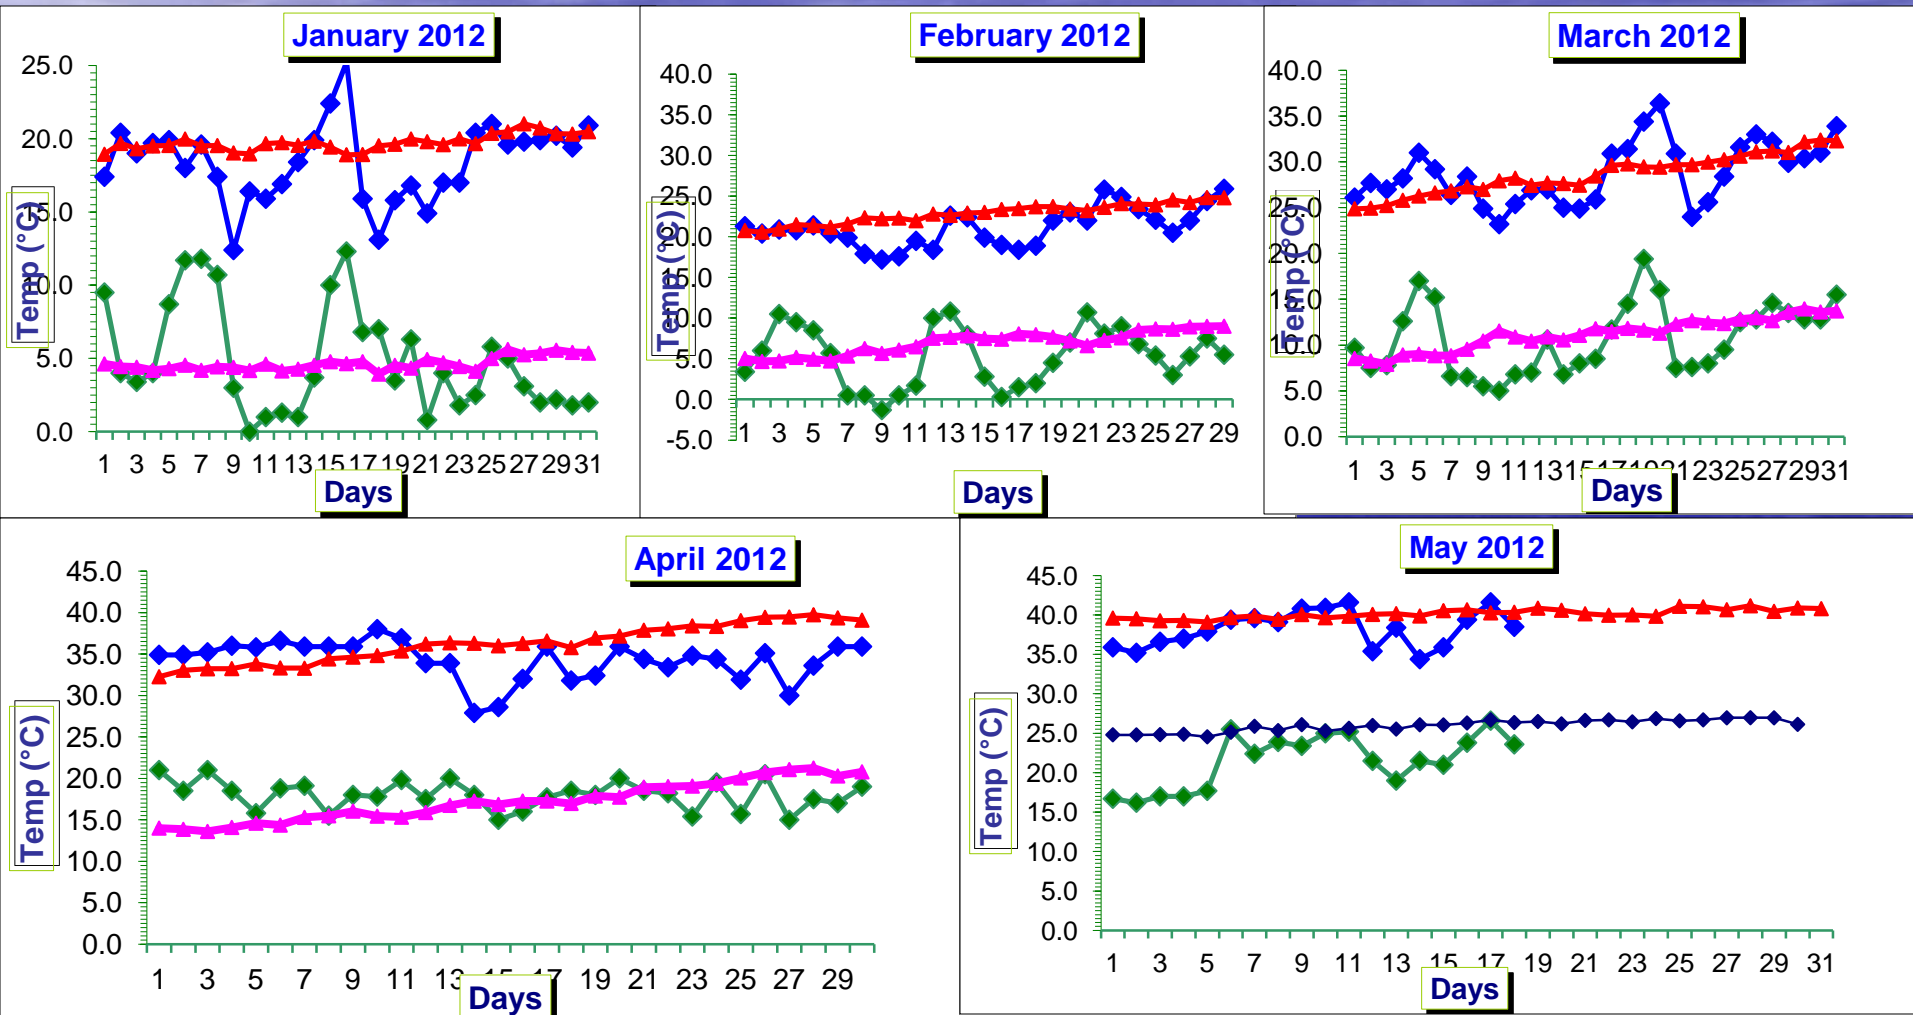

Agromet Advisory Service

Dept of Agrometeorology

CCS HAU Hisar

Be Wise
Weather Wise

01662 - 289208
- 284335

Temperature trend at Hisar

Agrometeorological Observatory (Lat: 29°10'N; Long: 75°46'E; Alt: 215.2 m msl)